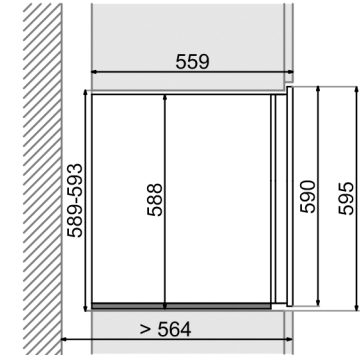

DUNAVOX GLANCE-25

DAVG-25.63DB.TO, DSS.TO

Front View

Side View

Top View

Remove