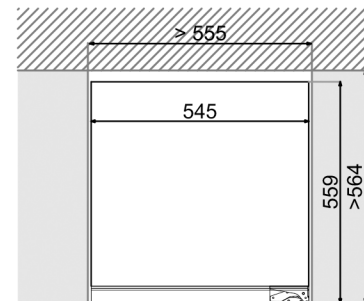

DUNAVOX GLANCE-25

DAVG-25.63DB.TO, DSS.TO

Front View

Side View

Top View

Remove